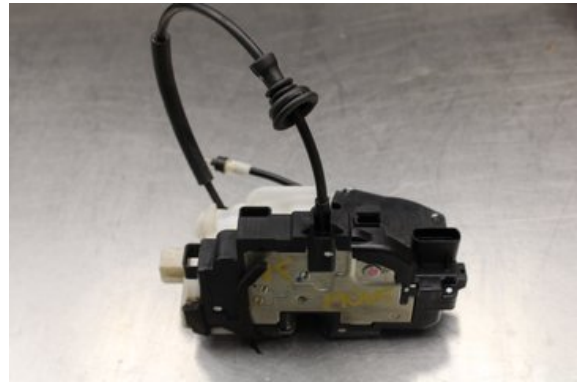

### Part - Lock case Door lock

Stock no.:	Position:	Quality:	Fits fr./to m.y
W608055		A	-
New code:	Manufacturer:	Manufacturer no.:	Original no.:
-	-	-	-
Description:			
V.fram Testad Ok V.fram			

### Vehicle - KIA Cee'd, Cee'd SW

Chassi no.:	Model year:	Milage:	Fuel:
U5YHC816ACL217808	2012	9.552	Diesel
Colour:	Colour code:	Interior:	Interior code:
MGRÅ	-	-	-
Gearbox:	Gearbox no.:	Gearbox ratio:	Group code:
6vxl	-	-	-
Engine:	Engine code:	Manufacturing date:	Registration date:
1.6CRDi/D4FBH	-	201108	2011-08-25
Description:			
1.6CRDI DIESEL KOMBI 128HK 1.6CRDI/D4FBH 6VXL 5DR D			