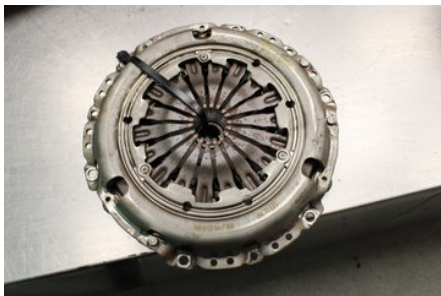

Tel.: 0492-20028

Fax: 0492-20720

www.vimmerbybildemontering.se

Part - Clutch / Disc

Stock no.:	Position:	Quality:	Fits fr./to m.y
W607919		A	-
New code:	Manufacturer:	Manufacturer no.:	Original no.:
-	-	-	9801354780
Description:			
Testad OK			

Vehicle - Peugeot Partner

Chassi no.:	Model year:	Milage:	Fuel:
VF37FBHY6GJ891377	2017	6.145	Diesel
Colour:	Colour code:	Interior:	Interior code:
VIT	-	-	-
Gearbox:	Gearbox no.:	Gearbox ratio:	Group code:
5vxl	-	-	-
Engine:	Engine code:	Manufacturing date:	Registration date:
1.6HDI/BHY	-	201611	2016-11-24
Description:			
1.6HDI DIESEL SKÅP 99HK 1.6HDI/BHY 5VXL 5DR SKP DIE			