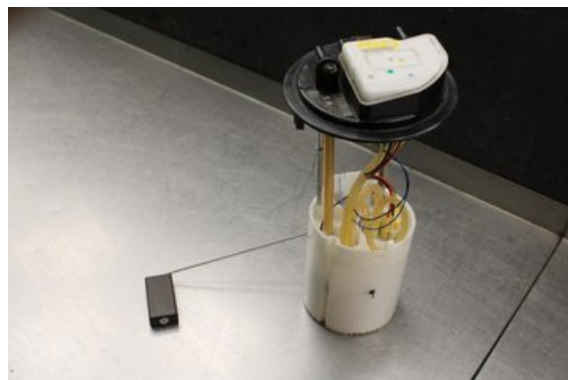

Tel.: 0492-20028

Fax: 0492-20720

www.vimmerbybildemontering.se

Part - Fuel pump electric

Stock no.:	Position:	Quality:	Fits fr./to m.y
W607855		A	-
New code:	Manufacturer:	Manufacturer no.:	Original no.:
-	-	-	A2C94404600
Description:			
Testad OK			

Vehicle - Peugeot Partner

Chassi no.:	Model year:	Milage:	Fuel:
VF37FBHY6GJ891377	2017	6.145	Diesel
Colour:	Colour code:	Interior:	Interior code:
VIT	-	-	-
Gearbox:	Gearbox no.:	Gearbox ratio:	Group code:
5vxl	-	-	-
Engine:	Engine code:	Manufacturing date:	Registration date:
1.6HDI/BHY	-	201611	2016-11-24
Description:			
1.6HDI DIESEL SKÅP 99HK 1.6HDI/BHY 5VXL 5DR SKP DIE			