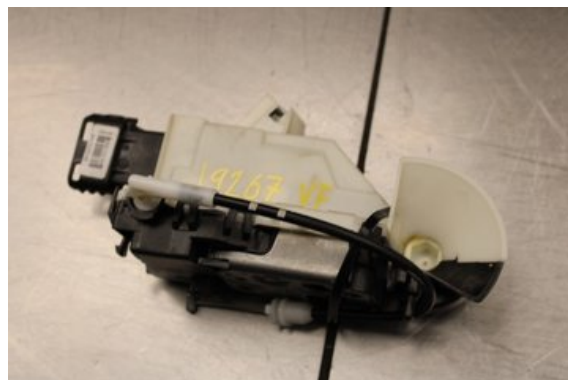

Stock no.:

W607847

Pris saknas

Shipping price / Shipping time:

- / 1-3 days

Vimmerby Bildemontering AB

Källnäs 110

59872 Södra Vi

Tel.: 0492-20028

Fax: 0492-20720

www.vimmerbybildemontering.se

Part - Lock case Door lock

Stock no.:	Position:	Quality:	Fits fr./to m.y
W607847		A	-
New code:	Manufacturer:	Manufacturer no.:	Original no.:
-	-	-	-
Description:			
VF Testad OK VF			

Vehicle - Peugeot Partner

Chassi no.:	Model year:	Milage:	Fuel:
VF37FBHY6GJ891377	2017	6.145	Diesel
Colour:	Colour code:	Interior:	Interior code:
VIT	-	-	-
Gearbox:	Gearbox no.:	Gearbox ratio:	Group code:
5vxl	-	-	-
Engine:	Engine code:	Manufacturing date:	Registration date:
1.6HDI/BHY	-	201611	2016-11-24
Description:			
1.6HDI DIESEL SKÅP 99HK 1.6HDI/BHY 5VXL 5DR SKP DIE			