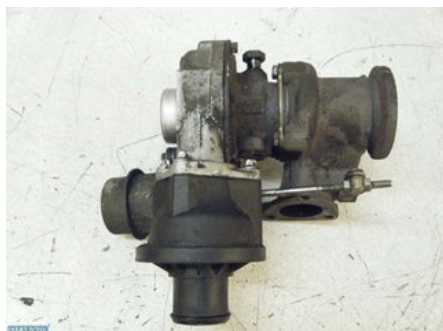

Tel.: 0470-66601

Fax:

www.bildelslagret.nu

Part - Turbo aggregate

| | | | |
|--------------|---------------|-------------------|-----------------|
| Stock no.: | Position: | Quality: | Fits fr./to m.y |
| W11432 | | A | - |
| New code: | Manufacturer: | Manufacturer no.: | Original no.: |
| | - | - | A6680960399 |
| Description: | | | |
| - | | | |

Vehicle - Mercedes Vaneo

| | | | |
|-------------------|----------------------|---------------------|--------------------|
| Chassi no.: | Model year: | Milage: | Fuel: |
| WDB4147001N251507 | 2005 | - | Diesel |
| Colour: | Colour code: | Interior: | Interior code: |
| VIT | 9147 (Lackfärg arkti | - | - |
| Gearbox: | Gearbox no.: | Gearbox ratio: | Group code: |
| - | 72270000323940 | - | - |
| Engine: | Engine code: | Manufacturing date: | Registration date: |
| - | OM668.914 | - | 20050418 |
| Description: | | | |
| BUSS 1,7CDI AUT | | | |