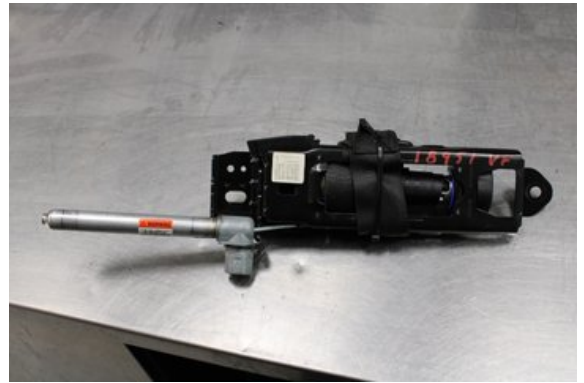

### Part - Seat belt

Stock no.:	Position:	Quality:	Fits fr./to m.y
W607391	Left front	A	-
New code:	Manufacturer:	Manufacturer no.:	Original no.:
-	-	-	-
Description:			
Testad OK!			

### Vehicle - Volvo V50

Chassi no.:	Model year:	Milage:	Fuel:
YV1MW76E292486207	2009	22.700	Diesel
Colour:	Colour code:	Interior:	Interior code:
VIT	-	-	-
Gearbox:	Gearbox no.:	Gearbox ratio:	Group code:
6vxl	-	-	-
Engine:	Engine code:	Manufacturing date:	Registration date:
1.6D/D4164T	-	200901	20090119
Description:			
1.6D KOMBI 109HK 1.6D/D4164T 6VXL 5DR DIESEL			