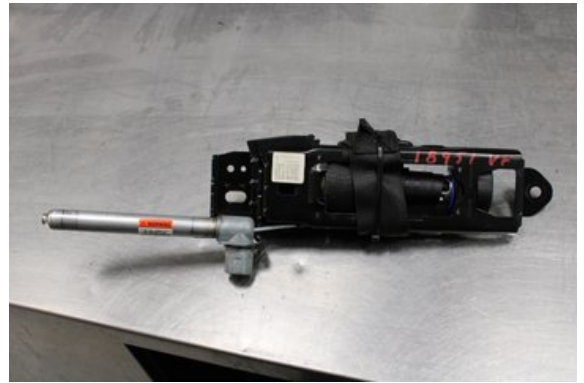

Stock no.:

W607391

700 SEK

Shipping price / Shipping time:

- / 1-3 days

Vimmerby Bildemontering AB

Källenas 110

59872 Södra Vi

Tel.: 0492-20028

Fax: 0492-20720

www.vimmerbybildemontering.se

Part - Seat belt

Stock no.:	Position:	Quality:	Fits fr./to m.y
W607391	Left front	A	-
New code:	Manufacturer:	Manufacturer no.:	Original no.:
-	-	-	-
Description:			
Testad OK			

Vehicle - Volvo V50

Chassi no.:	Model year:	Milage:	Fuel:
YV1MW76E292486207	2009	22.700	Diesel
Colour:	Colour code:	Interior:	Interior code:
VIT	-	-	-
Gearbox:	Gearbox no.:	Gearbox ratio:	Group code:
6vxl	-	-	-
Engine:	Engine code:	Manufacturing date:	Registration date:
1.6D/D4164T	-	200901	2009-01-19
Description:			
1.6D KOMBI 109HK 1.6D/D4164T 6VXL 5DR DIESEL			