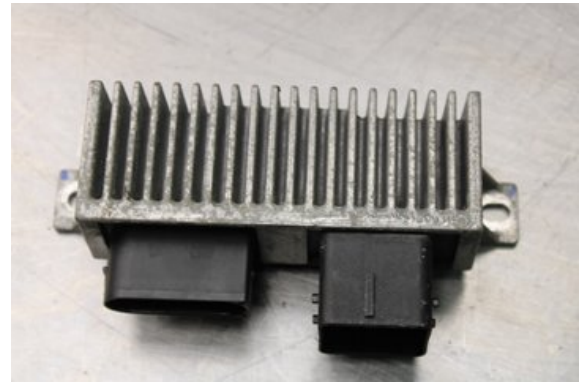

Stock no.:

W607031

150 SEK

Shipping price / Shipping time:

- / 1-3 days

Vimmerby Bildemontering AB

Källenas 110

59872 Södra Vi

Tel.: 0492-20028

Fax: 0492-20720

www.vimmerbybildemontering.se

Part - Ignition Diesel relay

Stock no.:	Position:	Quality:	Fits fr./to m.y
W607031	-	A	-
New code:	Manufacturer:	Manufacturer no.:	Original no.:
-	-	-	-
Description:			
Testad Ok			

Vehicle - Renault Master

Chassi no.:	Model year:	Milage:	Fuel:
VF1MA000658265883	2017	9.970	Diesel
Colour:	Colour code:	Interior:	Interior code:
VIT	-	-	-
Gearbox:	Gearbox no.:	Gearbox ratio:	Group code:
6vxl	-	-	-
Engine:	Engine code:	Manufacturing date:	Registration date:
2.3DCi/M9T7	-	201705	2017-05-23
Description:			
2.32DCI SKÅP 170HK 2.3DCI/M9T7 6VXL 0DR SKP DIESEL			