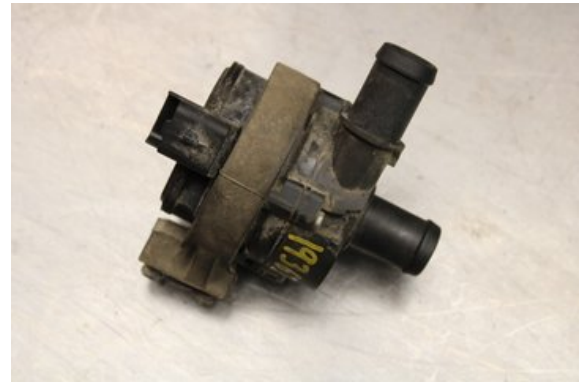

### Part - Circulation pump

Stock no.:	Position:	Quality:	Fits fr./to m.y
W607000		A	-
New code:	Manufacturer:	Manufacturer no.:	Original no.:
-	-	-	-
Description:			
Testad Ok			

### Vehicle - Renault Master

Chassi no.:	Model year:	Milage:	Fuel:
VF1MA000658265883	2017	9.970	Diesel
Colour:	Colour code:	Interior:	Interior code:
VIT	-	-	-
Gearbox:	Gearbox no.:	Gearbox ratio:	Group code:
6vxl	-	-	-
Engine:	Engine code:	Manufacturing date:	Registration date:
2.3DCi/M9T7	-	201705	2017-05-23
Description:			
2.32DCI SKÅP 170HK 2.3DCI/M9T7 6VXL 0DR SKP DIESEL			