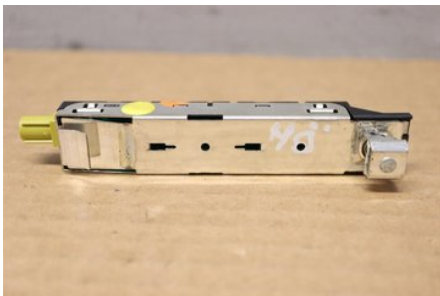

### Part - RF amplifier

Stock no.:	Position:	Quality:	Fits fr./to m.y
W235992		A	-
New code:	Manufacturer:	Manufacturer no.:	Original no.:
-	-	-	510035577
Description:			
HÖ.ÖVRE			

### Vehicle - VW Golf Sportsvan

Chassi no.:	Model year:	Milage:	Fuel:
WVWZZZAUZGW567354	2016	5.324	Bensin
Colour:	Colour code:	Interior:	Interior code:
SUNSETRED MET	6K/A3X	SVART	TW
Gearbox:	Gearbox no.:	Gearbox ratio:	Group code:
7VDSG RES	RES 0CW300041X	-	-
Engine:	Engine code:	Manufacturing date:	Registration date:
1.2TFSi CYVB	CYVB04E100098BX	201512	2015-12-17
Description:			
1,2TFSI BLUE MOTION 1.2TFSI CYVB 7VDSG RES 5DR CBI			