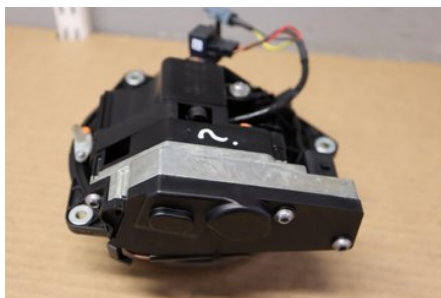

Tel.: 023-25530

Fax:

www.falubildemo.se

Part - Hatchback Handle

Stock no.:	Position:	Quality:	Fits fr./to m.y
W235988		A	-
New code:	Manufacturer:	Manufacturer no.:	Original no.:
-	-	-	510827469J
Description:			
MED KAMERA			

Vehicle - VW Golf Sportsvan

Chassi no.:	Model year:	Milage:	Fuel:
WVWZZZAUZGW567354	2016	5.324	Bensin
Colour:	Colour code:	Interior:	Interior code:
SUNSETRED MET	6K/A3X	SVART	TW
Gearbox:	Gearbox no.:	Gearbox ratio:	Group code:
7VDSG RES	RES 0CW300041X	-	-
Engine:	Engine code:	Manufacturing date:	Registration date:
1.2TFSi CYVB	CYVB04E100098BX	201512	2015-12-17
Description:			
1,2TFSI BLUE MOTION 1.2TFSI CYVB 7VDSG RES 5DR CBI			