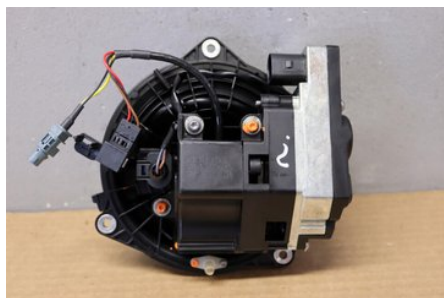

Tel.: 023-25530

Fax:

www.falubildemo.se

Part - Hatchback Handle

Stock no.:	Position:	Quality:	Fits fr./to m.y
W235988		A	-
New code:	Manufacturer:	Manufacturer no.:	Original no.:
-	-	-	510827469J
Description:			
MED KAMERA			

Vehicle - VW Golf Sportsvan

Chassi no.:	Model year:	Milage:	Fuel:
WVWZZZAUZGW567354	2016	5.324	Bensin
Colour:	Colour code:	Interior:	Interior code:
SUNSETRED MET	6K/A3X	SVART	TW
Gearbox:	Gearbox no.:	Gearbox ratio:	Group code:
7VDSG RES	RES 0CW300041X	-	-
Engine:	Engine code:	Manufacturing date:	Registration date:
1.2TFSi CYVB	CYVB04E100098BX	201512	2015-12-17
Description:			
1,2TFSI BLUE MOTION 1.2TFSI CYVB 7VDSG RES 5DR CBI			