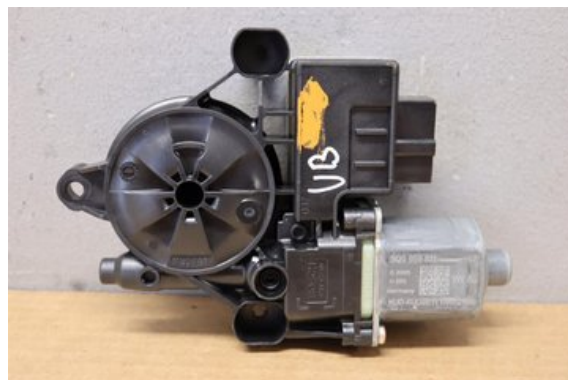

Stock no.:

W235977

475 SEK

Shipping price / Shipping time:

- / 1-3 days

Falu Bildemontering AB

Västermalmsvägen 20

79177 Falun

Tel.: 023-25530

Fax:

www.falubildemo.se

Part - Window regulator engine

Stock no.:	Position:	Quality:	Fits fr./to m.y
W235977		A	-
New code:	Manufacturer:	Manufacturer no.:	Original no.:
-	-	5Q0959407	5Q0959407
Description:			
VB-05/20			

Vehicle - VW Golf Sportsvan

Chassi no.:	Model year:	Milage:	Fuel:
WVWZZZAUZGW567354	2016	5.324	Bensin
Colour:	Colour code:	Interior:	Interior code:
SUNSETRED MET	6K/A3X	SVART	TW
Gearbox:	Gearbox no.:	Gearbox ratio:	Group code:
7VDSG RES	RES 0CW300041X	-	-
Engine:	Engine code:	Manufacturing date:	Registration date:
1.2TFSi CYVB	CYVB04E100098BX	201512	2015-12-17
Description:			
1,2TFSI BLUE MOTION 1.2TFSI CYVB 7VDSG RES 5DR CBI			