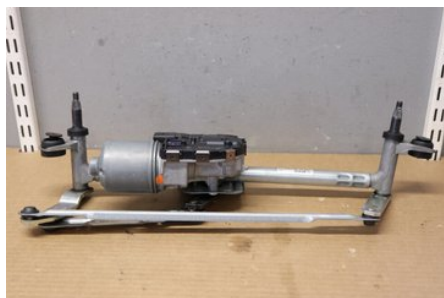

### Part - Wiper motor Windshield

Stock no.:	Position:	Quality:	Fits fr./to m.y
W235966		A	-
New code:	Manufacturer:	Manufacturer no.:	Original no.:
-	-	-	517955023C
Description:			
MED MEKANISM			

### Vehicle - VW Golf Sportsvan

Chassi no.:	Model year:	Milage:	Fuel:
WVWZZZAUZGW567354	2016	5.324	Bensin
Colour:	Colour code:	Interior:	Interior code:
SUNSETRED MET	6K/A3X	SVART	TW
Gearbox:	Gearbox no.:	Gearbox ratio:	Group code:
7VDSG RES	RES 0CW300041X	-	-
Engine:	Engine code:	Manufacturing date:	Registration date:
1.2TFSi CYVB	CYVB04E100098BX	201512	2015-12-17
Description:			
1,2TFSI BLUE MOTION 1.2TFSI CYVB 7VDSG RES 5DR CBI			