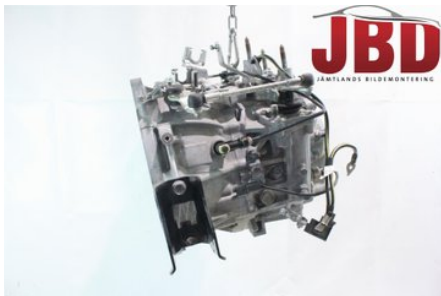

Vehicle - Mitsubishi ASX

Chassi no.:	Model year:	Milage:	Fuel:
JMBXJGA6WCZ400887	2012	22.849	Diesel
Colour:	Colour code:	Interior:	Interior code:
Mröd	-	-	-
Gearbox:	Gearbox no.:	Gearbox ratio:	Group code:
Manuell	M	-	-
Engine:	Engine code:	Manufacturing date:	Registration date:
1798	4N13	201110	201110

Description:

MITSUBISHI GA0 MITSUBISHI ASX 4N13 MANUELL 5DR SUV