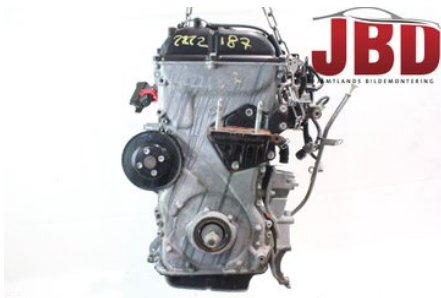

Tel.: 063-138200

Fax: 063-102190

www.jbdbildelar.se

Part - Engine Diesel

Stock no.:	Position:	Quality:	Fits fr./to m.y
W522496		A* EJ PROVKÖRD	-
New code:	Manufacturer:	Manufacturer no.:	Original no.:
	-	-	1000B861
Description: Ospecificerat			

Vehicle - Mitsubishi ASX

Chassi no.:	Model year:	Milage:	Fuel:
JMBXJGA6WCZ400887	2012	22.849	Diesel
Colour:	Colour code:	Interior:	Interior code:
Mröd	-	-	-
Gearbox:	Gearbox no.:	Gearbox ratio:	Group code:
Manuell	M	-	-
Engine:	Engine code:	Manufacturing date:	Registration date:
1798	4N13	201110	201110

Description:

MITSUBISHI GA0 MITSUBISHI ASX 4N13 MANUELL 5DR SUV

Direct link: <http://www.bildelsbasen.se/34-W522496.html>