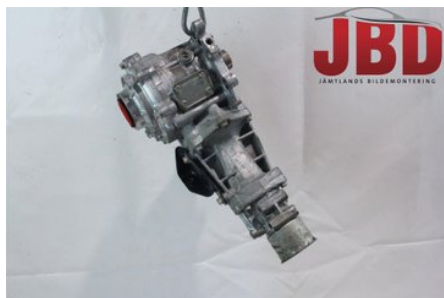

Vehicle - Mitsubishi ASX

Chassi no.:	Model year:	Milage:	Fuel:
JMBXJGA6WCZ400887	2012	22.849	Diesel
Colour:	Colour code:	Interior:	Interior code:
Mröd	-	-	-
Gearbox:	Gearbox no.:	Gearbox ratio:	Group code:
Manuell	M	-	-
Engine:	Engine code:	Manufacturing date:	Registration date:
1798	4N13	201110	201110
Description: MITSUBISHI GA0 MITSUBISHI ASX 4N13 MANUELL 5DR SUV