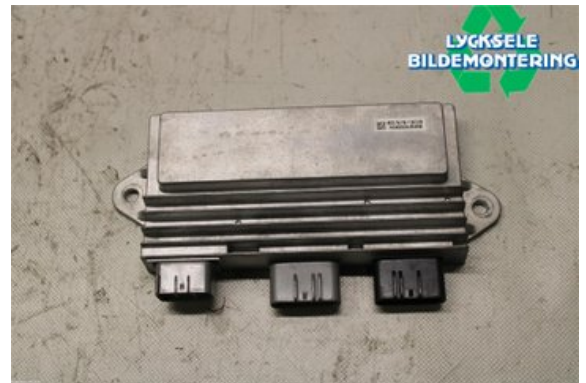

Stock no.:

W494222

1.500 SEK

Shipping price / Shipping time:

- / 1-3 days

Lycksele Bildemontering AB

Karossvägen 4

92145 Lycksele

Tel.: 0950-12140

Fax: 0950-14928

www.lyckselebildemontering.se

Part - Charger relay

Stock no.:	Position:	Quality:	Fits fr./to m.y
W494222		A	-
New code:	Manufacturer:	Manufacturer no.:	Original no.:
RX4002A/8H08	-	-	-
Description:			
AXYS 850			

Vehicle - Polaris Snöskoter

Chassi no.:	Model year:	Milage:	Fuel:
SN1EFK8R2KC329431	2019	20	-
Colour:	Colour code:	Interior:	Interior code:
RÖD	-	-	-
Gearbox:	Gearbox no.:	Gearbox ratio:	Group code:
-	-	-	-
Engine:	Engine code:	Manufacturing date:	Registration date:
-	1205614002015	-	-
Description:			
POLARIS PRO RMK 850 1205614002015			