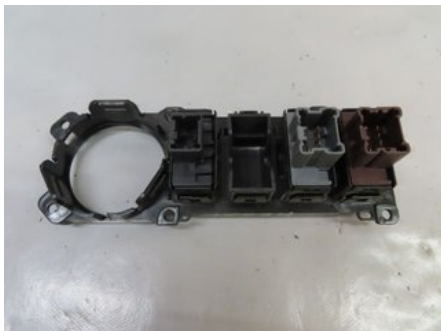

### Part - Seat Heating Switches

Stock no.:	Position:	Quality:	Fits fr./to m.y
W155642		A	-
New code:	Manufacturer:	Manufacturer no.:	Original no.:
-	-	-	-
Description:			
-			

### Vehicle - Nissan Navara

Chassi no.:	Model year:	Milage:	Fuel:
VSKCVND40U0275361	2008	18.097	Diesel
Colour:	Colour code:	Interior:	Interior code:
SILVER	KLO	-	K
Gearbox:	Gearbox no.:	Gearbox ratio:	Group code:
AUTOMAT/TILLSAT	-	-	-
Engine:	Engine code:	Manufacturing date:	Registration date:
YD25DDTI	-	-	2008-08-26
Description:			
NISSAN NAVARA YD25DDTI AUTOMAT/TILLSAT 0DR PIC DIES			