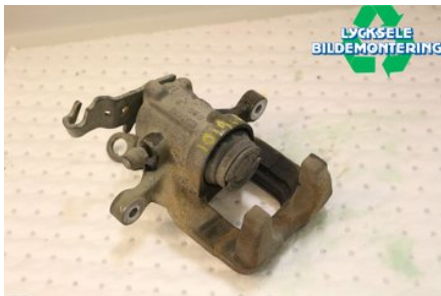

Stock no.:

W488339

1.000 SEK

Shipping price / Shipping time:

- / 1-3 days

Lycksele Bildemontering AB

Karossvägen 4

92145 Lycksele

Tel.: 0950-12140

Fax: 0950-14928

www.lyckselebildemontering.se

Part - Brake Caliper

Stock no.:	Position:	Quality:	Fits fr./to m.y
W488339	Left rear	A	-
New code:	Manufacturer:	Manufacturer no.:	Original no.:
-	-	-	5K0615423X
Description:			
Vänster bak			

Vehicle - VW Golf, e-Golf

Chassi no.:	Model year:	Milage:	Fuel:
WVWZZZ1KZDM606385	2013	19.584	Diesel
Colour:	Colour code:	Interior:	Interior code:
Röd	-	-	-
Gearbox:	Gearbox no.:	Gearbox ratio:	Group code:
Manuell	M	-	-
Engine:	Engine code:	Manufacturing date:	Registration date:
1598	CAYC	201207	20120806

Description:

VOLKSWAGEN, VW 1KM GOLF CAYC MANUELL 5DR KOMBI DI

Direct link: <http://www.bildelsbasen.se/140-W488339.html>