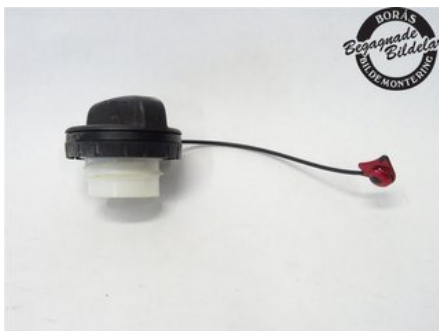

Vehicle - Mazda 3

Chassi no.:	Model year:	Milage:	Fuel:
JMZBM546611164712	2014	3.561	Bensin
Colour:	Colour code:	Interior:	Interior code:
Röd	-	-	-
Gearbox:	Gearbox no.:	Gearbox ratio:	Group code:
Manuell	-	-	-
Engine:	Engine code:	Manufacturing date:	Registration date:
1997	PE-VPS	201406	201406
Description:			
MAZDA 3 2,0 PE-VPS MANUELL 5DR HALVKOMBI BENSIN