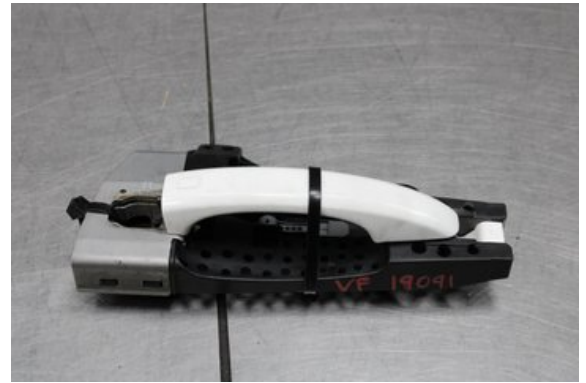

Tel.: 0492-20028

Fax: 0492-20720

www.vimmerbybildemontering.se

Part - Handle exterior

Stock no.:	Position:	Quality:	Fits fr./to m.y
W599940	Left	A	-
New code:	Manufacturer:	Manufacturer no.:	Original no.:
-	-	-	-
Description:			
Fram Testad OK Fram			