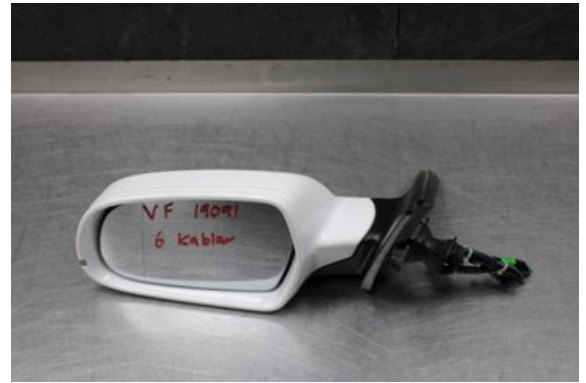

Stock no.:

W599927

Pris saknas

Shipping price / Shipping time:

- / 1-3 days

Vimmerby Bildemontering AB

Källenas 110

59872 Södra Vi

Tel.: 0492-20028

Fax: 0492-20720

www.vimmerbybildemontering.se

Part - Rearview mirror electric

Stock no.:	Position:	Quality:	Fits fr./to m.y
W599927	Left	A	-

New code:	Manufacturer:	Manufacturer no.:	Original no.:
-	-	-	-

Description:
6 stift Testad OK 6 stift

Vehicle - Audi A4, S4

Chassi no.:	Model year:	Milage:	Fuel:
WAUZZZ8K4DA151590	2013	20.855	Diesel
Colour:	Colour code:	Interior:	Interior code:
VIT	-	-	-
Gearbox:	Gearbox no.:	Gearbox ratio:	Group code:
6vxl	-	-	-
Engine:	Engine code:	Manufacturing date:	Registration date:
2.0TDi/CGLD	-	201210	2012-10-25