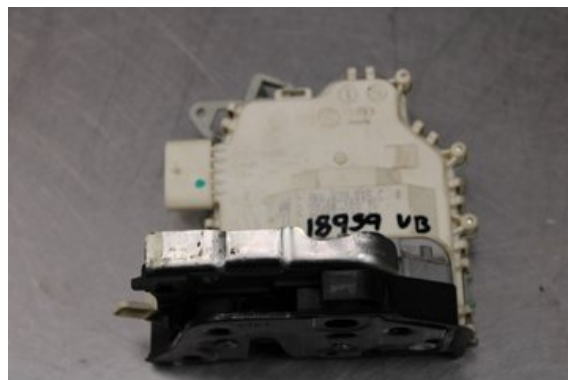

### Part - Lock case Door lock

Stock no.:	Position:	Quality:	Fits fr./to m.y
W599754		A	-
New code:	Manufacturer:	Manufacturer no.:	Original no.:
-	-	8K0839015F	8K0839015C
Description:	V.bak Testad OK V.bak		

### Vehicle - Audi A4, S4

Chassi no.:	Model year:	Milage:	Fuel:
WAUZZZ8K2BA024902	2011	24.837	Diesel
Colour:	Colour code:	Interior:	Interior code:
VIT	-	-	-
Gearbox:	Gearbox no.:	Gearbox ratio:	Group code:
6vxl	-	-	-
Engine:	Engine code:	Manufacturing date:	Registration date:
2.0TDi/CAGA	-	201007	2010-07-20
Description:	2.0TDI QUATTRO AVANT 143HK 2.0TDI/CAGA 6VXL 5DR CBI		