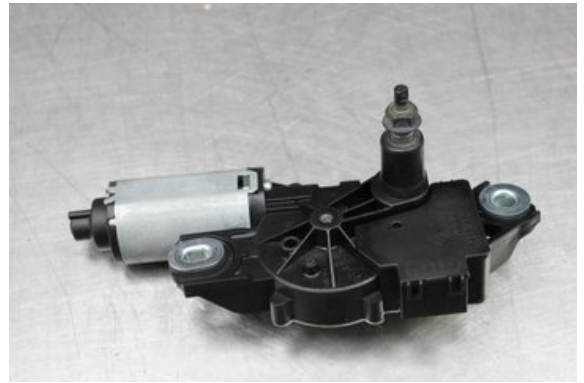

Stock no.:

W599646

500 SEK

Shipping price / Shipping time:

- / 1-3 days

Vimmerby Bildemontering AB

Källenas 110

59872 Södra Vi

Tel.: 0492-20028

Fax: 0492-20720

www.vimmerbybildemontering.se

Part - Wiper motor rear hatch

Stock no.:	Position:	Quality:	Fits fr./to m.y
W599646		A	-
New code:	Manufacturer:	Manufacturer no.:	Original no.:
-	-	2K0955712D	2K0955712C
Description:			
Testad OK			