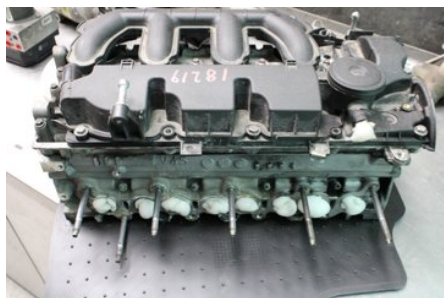

Tel.: 0492-20028

Fax: 0492-20720

www.vimmerbybildemontering.se

Part - Cylinder Head Diesel

Stock no.:	Position:	Quality:	Fits fr./to m.y
W599612		A	-
New code:	Manufacturer:	Manufacturer no.:	Original no.:
-	-	-	1231927
Description:			
Testad OK			

Vehicle - Ford Mondeo

Chassi no.:	Model year:	Milage:	Fuel:
WF0GXXGBBG7U35530	2008	24.138	Diesel
Colour:	Colour code:	Interior:	Interior code:
GRÅ	-	-	-
Gearbox:	Gearbox no.:	Gearbox ratio:	Group code:
AUTOMAT/AWF21	-	-	-
Engine:	Engine code:	Manufacturing date:	Registration date:
2.0TDCi/AZBA	1869763	200710	2007-10-24
Description:			
2.0TDC DIESEL KOMBI 131HK 2.0TDCi/AZBA AUTOMAT/AWF2			