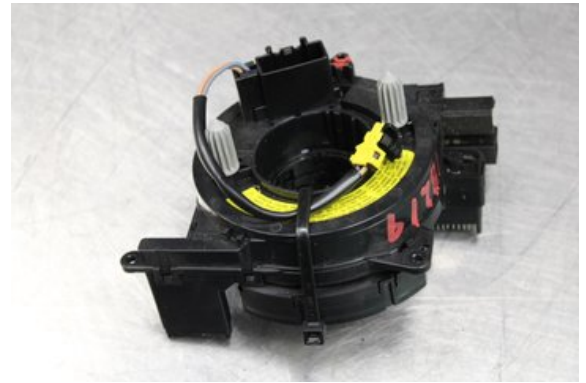

Stock no.:

W599590

700 SEK

Shipping price / Shipping time:

- / 1-3 days

Vimmerby Bildemontering AB

Källnäs 110

59872 Södra Vi

Tel.: 0492-20028

Fax: 0492-20720

www.vimmerbybildemontering.se

Part - Contact roll Airbag

Stock no.:	Position:	Quality:	Fits fr./to m.y
W599590		A	-
New code:	Manufacturer:	Manufacturer no.:	Original no.:
-	-	-	6G9T14A664BD
Description:			
Testad OK			

Vehicle - Ford Mondeo

Chassi no.:	Model year:	Milage:	Fuel:
WF0GXXGBBG7U35530	2008	24.138	Diesel
Colour:	Colour code:	Interior:	Interior code:
GRÅ	-	-	-
Gearbox:	Gearbox no.:	Gearbox ratio:	Group code:
AUTOMAT/AWF21	-	-	-
Engine:	Engine code:	Manufacturing date:	Registration date:
2.0TDCi/AZBA	1869763	200710	2007-10-24
Description:			
2.0TDC DIESEL KOMBI 131HK 2.0TDCi/AZBA AUTOMAT/AWF2			