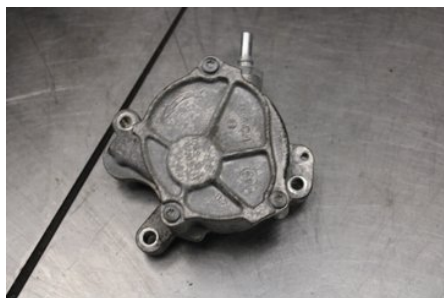

Vehicle - Ford Mondeo

Chassi no.:	Model year:	Milage:	Fuel:
WF0GXXGBBG7U35530	2008	24.138	Diesel
Colour:	Colour code:	Interior:	Interior code:
GRÅ	-	-	-
Gearbox:	Gearbox no.:	Gearbox ratio:	Group code:
AUTOMAT/AWF21	-	-	-
Engine:	Engine code:	Manufacturing date:	Registration date:
2.0TDCi/AZBA	1869763	200710	2007-10-24
Description:			
2.0TDC DIESEL KOMBI 131HK 2.0TDCi/AZBA AUTOMAT/AWF2