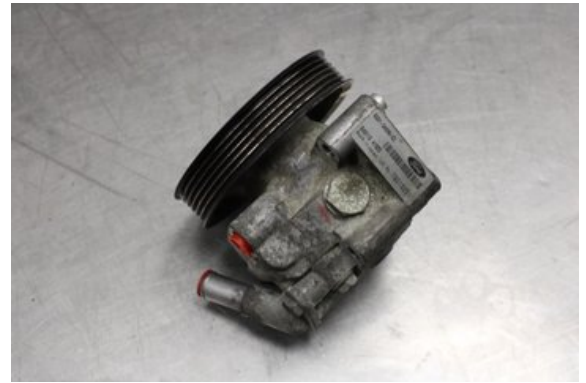

Stock no.:

W599563

1.000 SEK

Shipping price / Shipping time:

- / 1-3 days

Vimmerby Bildemontering AB

Källnäs 110

59872 Södra Vi

Tel.: 0492-20028

Fax: 0492-20720

www.vimmerbybildemontering.se

Part - Power steering Pump

Stock no.:	Position:	Quality:	Fits fr./to m.y
W599563		A	-
New code:	Manufacturer:	Manufacturer no.:	Original no.:
-	-	-	6G913A696CD
Description:			
Testad OK			

Vehicle - Ford Mondeo

Chassi no.:	Model year:	Milage:	Fuel:
WF0GXXGBBG7U35530	2008	24.138	Diesel
Colour:	Colour code:	Interior:	Interior code:
GRÅ	-	-	-
Gearbox:	Gearbox no.:	Gearbox ratio:	Group code:
AUTOMAT/AWF21	-	-	-
Engine:	Engine code:	Manufacturing date:	Registration date:
2.0TDCi/AZBA	1869763	200710	2007-10-24
Description:			
2.0TDC DIESEL KOMBI 131HK 2.0TDCi/AZBA AUTOMAT/AWF2			