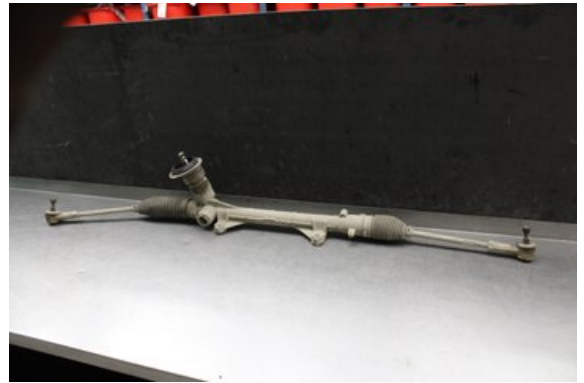

### Part - Steering rack / Shell

Stock no.:	Position:	Quality:	Fits fr./to m.y
W599537		A	-
New code:	Manufacturer:	Manufacturer no.:	Original no.:
-	-	-	-
Description:			
Testad OK			