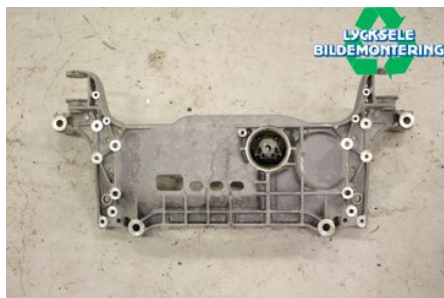

Tel.: 0950-12140

Fax: 0950-14928

www.lyckselebildemontering.se

Part - Engine Beam

Stock no.:	Position:	Quality:	Fits fr./to m.y
W478043		A	-
New code:	Manufacturer:	Manufacturer no.:	Original no.:
	-	-	7N0199313B
Description:			
-			

Vehicle - Audi Q3

Chassi no.:	Model year:	Milage:	Fuel:
WAUZZZ8U2JR063538	2018	200	Diesel
Colour:	Colour code:	Interior:	Interior code:
Svart	-	-	-
Gearbox:	Gearbox no.:	Gearbox ratio:	Group code:
Automat	A	-	-
Engine:	Engine code:	Manufacturing date:	Registration date:
1968	DFTA	201803	20180305
Description:			
AUDI Q3 DFTA AUTOMAT 5DR SUV DIESEL			