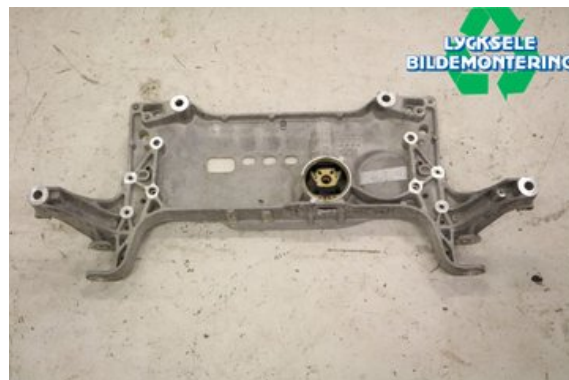

Stock no.:

W478043

2.875 SEK

Shipping price / Shipping time:

- / 1-3 days

Lycksele Bildemontering AB

Karossvägen 4

92145 Lycksele

Tel.: 0950-12140

Fax: 0950-14928

www.lyckselebildemontering.se

Part - Engine Beam

Stock no.:	Position:	Quality:	Fits fr./to m.y
W478043		A	-
New code:	Manufacturer:	Manufacturer no.:	Original no.:
	-	-	7N0199313B
Description:			
-			

Vehicle - Audi Q3

Chassi no.:	Model year:	Milage:	Fuel:
WAUZZZ8U2JR063538	2018	200	Diesel
Colour:	Colour code:	Interior:	Interior code:
Svart	-	-	-
Gearbox:	Gearbox no.:	Gearbox ratio:	Group code:
Automat	A	-	-
Engine:	Engine code:	Manufacturing date:	Registration date:
1968	DFTA	201803	20180305
Description:			
AUDI Q3 DFTA AUTOMAT 5DR SUV DIESEL			