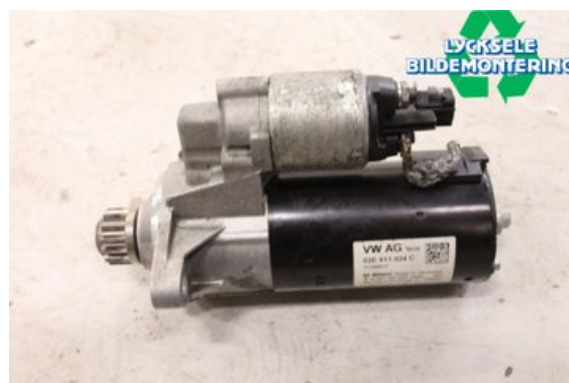

Stock no.:

W486615

1.000 SEK

Shipping price / Shipping time:

- / 1-3 days

Lycksele Bildemontering AB

Karossvägen 4

92145 Lycksele

Tel.: 0950-12140

Fax: 0950-14928

www.lyckselebildemontering.se

Part - Starter Diesel

Stock no.:	Position:	Quality:	Fits fr./to m.y
W486615		A	-
New code:	Manufacturer:	Manufacturer no.:	Original no.:
	-	-	02E911024CX
Description:			
-			

Vehicle - VW Sharan

Chassi no.:	Model year:	Milage:	Fuel:
WVWZZZ7NZJV019098	2018	16.314	Diesel
Colour:	Colour code:	Interior:	Interior code:
Mgrå	-	-	-
Gearbox:	Gearbox no.:	Gearbox ratio:	Group code:
Automat	A	-	-
Engine:	Engine code:	Manufacturing date:	Registration date:
1968	DFMA	201711	20171123
Description:			
VOLKSWAGEN, VW SHARAN DFMA AUTOMAT 5DR MPV DIESEL			