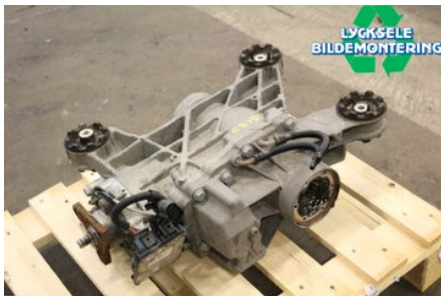

Vehicle - VW Sharan

Chassi no.:	Model year:	Milage:	Fuel:
WVWZZZ7NZJV019098	2018	16.314	Diesel
Colour:	Colour code:	Interior:	Interior code:
Mgrå	-	-	-
Gearbox:	Gearbox no.:	Gearbox ratio:	Group code:
Automat	A	-	-
Engine:	Engine code:	Manufacturing date:	Registration date:
1968	DFMA	201711	20171123

Description:

VOLKSWAGEN, VW SHARAN DFMA AUTOMAT 5DR MPV DIESEL