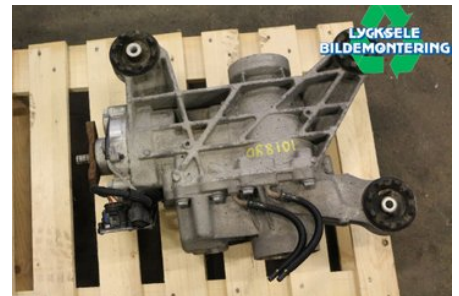

Vehicle - VW Sharan

Chassi no.:	Model year:	Milage:	Fuel:
WVWZZZ7NZJV019098	2018	16.314	Diesel
Colour:	Colour code:	Interior:	Interior code:
Mgrå	-	-	-
Gearbox:	Gearbox no.:	Gearbox ratio:	Group code:
Automat	A	-	-
Engine:	Engine code:	Manufacturing date:	Registration date:
1968	DFMA	201711	20171123

Description:

VOLKSWAGEN, VW SHARAN DFMA AUTOMAT 5DR MPV DIESEL