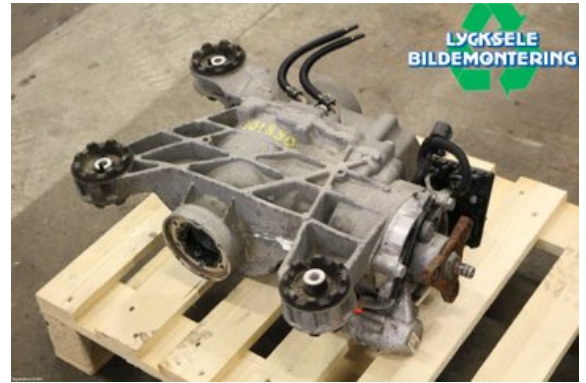

Stock no.:

W486513

10.000 SEK

Shipping price / Shipping time:

- / 1-3 days

Lycksele Bildemontering AB

Karossvägen 4

92145 Lycksele

Tel.: 0950-12140

Fax: 0950-14928

www.lyckselebildemontering.se

Part - Rear gear / Diff.

Stock no.:	Position:	Quality:	Fits fr./to m.y
W486513	Rear	A	-
New code:	Manufacturer:	Manufacturer no.:	Original no.:
-	-	-	0AY525010N
Description:			
Bak			

Vehicle - VW Sharan

Chassi no.:	Model year:	Milage:	Fuel:
WVWZZZ7NZJV019098	2018	16.314	Diesel
Colour:	Colour code:	Interior:	Interior code:
Mgrå	-	-	-
Gearbox:	Gearbox no.:	Gearbox ratio:	Group code:
Automat	A	-	-
Engine:	Engine code:	Manufacturing date:	Registration date:
1968	DFMA	201711	20171123