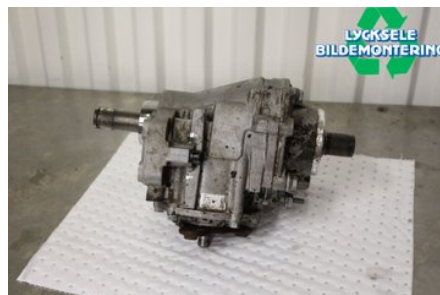

Vehicle - VW Sharan

Chassi no.:	Model year:	Milage:	Fuel:
WVWZZZ7NZJV019098	2018	16.314	Diesel
Colour:	Colour code:	Interior:	Interior code:
Mgrå	-	-	-
Gearbox:	Gearbox no.:	Gearbox ratio:	Group code:
Automat	A	-	-
Engine:	Engine code:	Manufacturing date:	Registration date:
1968	DFMA	201711	20171123

Description:

VOLKSWAGEN, VW SHARAN DFMA AUTOMAT 5DR MPV DIESEL