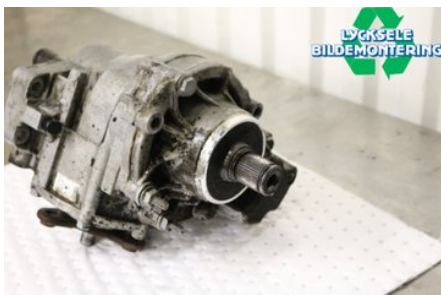

Vehicle - VW Sharan

Chassi no.:	Model year:	Milage:	Fuel:
WVWZZZ7NZJV019098	2018	16.314	Diesel
Colour:	Colour code:	Interior:	Interior code:
Mgrå	-	-	-
Gearbox:	Gearbox no.:	Gearbox ratio:	Group code:
Automat	A	-	-
Engine:	Engine code:	Manufacturing date:	Registration date:
1968	DFMA	201711	20171123

Description:

VOLKSWAGEN, VW SHARAN DFMA AUTOMAT 5DR MPV DIESEL