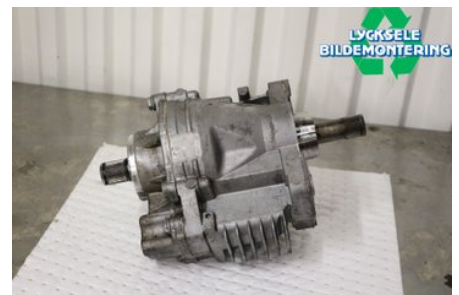

Vehicle - VW Sharan

Chassi no.:	Model year:	Milage:	Fuel:
WVWZZZ7NZJV019098	2018	16.314	Diesel
Colour:	Colour code:	Interior:	Interior code:
Mgrå	-	-	-
Gearbox:	Gearbox no.:	Gearbox ratio:	Group code:
Automat	A	-	-
Engine:	Engine code:	Manufacturing date:	Registration date:
1968	DFMA	201711	20171123

Description:

VOLKSWAGEN, VW SHARAN DFMA AUTOMAT 5DR MPV DIESEL