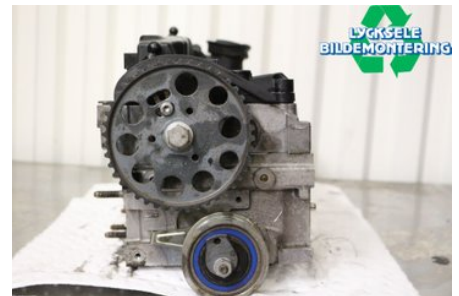

Vehicle - VW Sharan

Chassi no.:	Model year:	Milage:	Fuel:
WVWZZZ7NZJV019098	2018	16.314	Diesel
Colour:	Colour code:	Interior:	Interior code:
Mgrå	-	-	-
Gearbox:	Gearbox no.:	Gearbox ratio:	Group code:
Automat	A	-	-
Engine:	Engine code:	Manufacturing date:	Registration date:
1968	DFMA	201711	201711

Description:

VOLKSWAGEN, VW SHARAN DFMA AUTOMAT 5DR MPV DIESEL