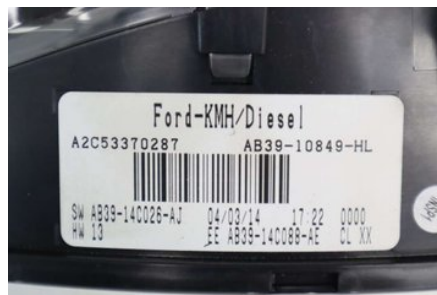

Tel.: 0929-70000

Fax:

s://www.nbd.se

Part - Combined Instrument

Stock no.:	Position:	Quality:	Fits fr./to m.y
W923105		A* -PUTSREPOR GLAS	-
New code:	Manufacturer:	Manufacturer no.:	Original no.:
-	-	A2C53370287	2052484
Description: WILDTRAK 200KMH			

Vehicle - Ford Ranger

Chassi no.:	Model year:	Milage:	Fuel:
6FPPXXMJ2PES74172	2014	3.847	Diesel
Colour:	Colour code:	Interior:	Interior code:
Panther Black (met)	-	Journey / Ebony	-
Gearbox:	Gearbox no.:	Gearbox ratio:	Group code:
AUT 6-STEGS 4WD	6R80 1941584/5315533	3,73	-
Engine:	Engine code:	Manufacturing date:	Registration date:
3,2TDCI	SA2R 1759629	201404	20140625
Description: RANGER WILDTRAK 3,2L AUT 4WD 3,2TDCI AUT 6-STEGS 4W			