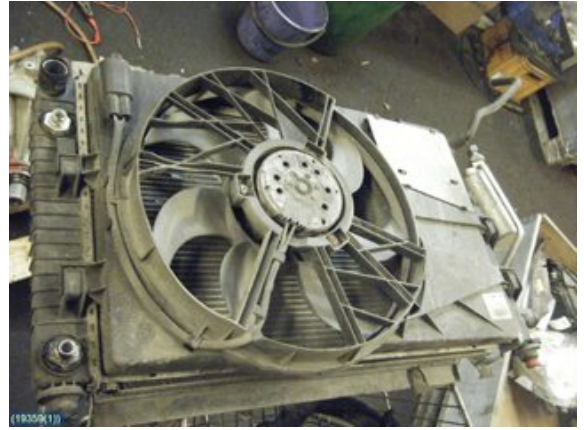

Tel.: 0470-66601

Fax:

www.bildelslagret.nu

Part - Electric cooling fan

Stock no.:	Position:	Quality:	Fits fr./to m.y
W19359		A	-
New code:	Manufacturer:	Manufacturer no.:	Original no.:
	-	-	414 500 02 93
Description:			
-			