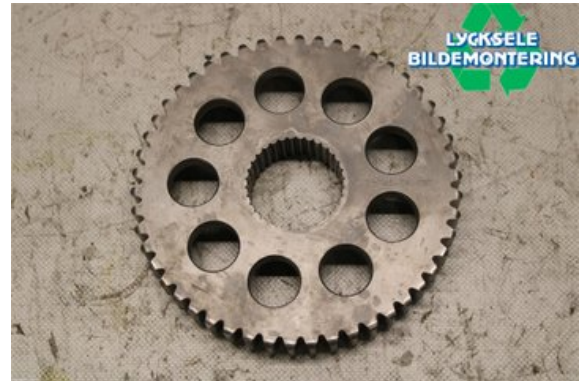

### Part - Gear Box Housing / Parts

Stock no.:	Position:	Quality:	Fits fr./to m.y
W480090		A	-
New code:	Manufacturer:	Manufacturer no.:	Original no.:
	-	-	2602746
Description:			
Nedre drev 50t 13bred			