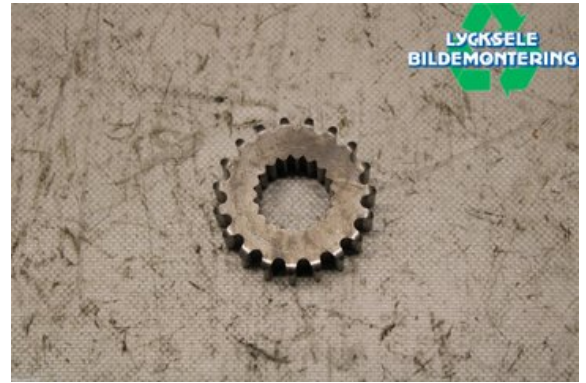

### Part - Gear Box Housing / Parts

Stock no.:	Position:	Quality:	Fits fr./to m.y
W480091		A	-
New code:	Manufacturer:	Manufacturer no.:	Original no.:
	-	-	2602-823
Description:			
Övre drev 19T 13bred			