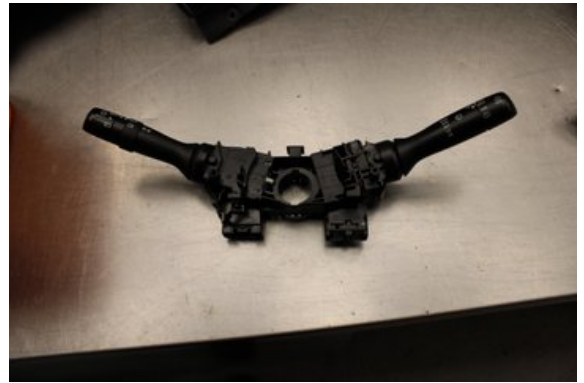

Stock no.:

W592831

Pris saknas

Shipping price / Shipping time:

- / 1-3 days

Vimmerby Bildemontering AB

Källenas 110

59872 Södra Vi

Tel.: 0492-20028

Fax: 0492-20720

www.vimmerbybildemontering.se

Part - Lever central

| | | | |
|--------------|---------------|-------------------|-----------------|
| Stock no.: | Position: | Quality: | Fits fr./to m.y |
| W592831 | | A | - |
| New code: | Manufacturer: | Manufacturer no.: | Original no.: |
| - | - | - | - |
| Description: | | | |
| Testad OK | | | |