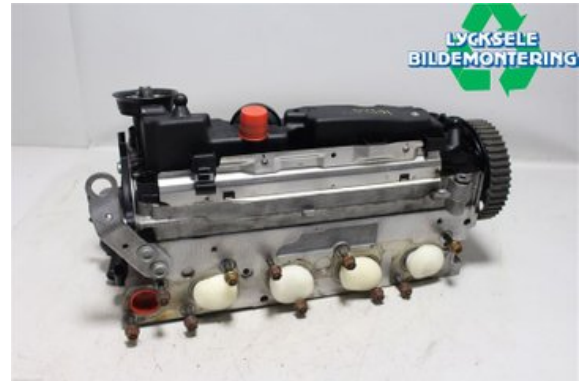

Stock no.:

W478632

6.250 SEK

Shipping price / Shipping time:

- / -

Lycksele Bildemontering AB

Karossvägen 4

92145 Lycksele

Tel.: 0950-12140

Fax: 0950-14928

www.lyckselebildemontering.se

Part - Cylinder Head Diesel

Stock no.:	Position:	Quality:	Fits fr./to m.y
W478632		A	2014 - 2020
New code:	Manufacturer:	Manufacturer no.:	Original no.:
-	-	-	04L103063EX
Description:			
-			

Vehicle - Skoda Octavia

Chassi no.:	Model year:	Milage:	Fuel:
TMBLG9NEXF0218246	2015	7.546	Diesel
Colour:	Colour code:	Interior:	Interior code:
Vit	-	-	-
Gearbox:	Gearbox no.:	Gearbox ratio:	Group code:
Manuell	M	-	-
Engine:	Engine code:	Manufacturing date:	Registration date:
1598	CLHA	201503	201503

Description:

SKODA OCTAVIA CLHA MANUELL 5DR KOMBI DIESEL

Direct link: <http://www.bildelsbasen.se/140-W478632.html>