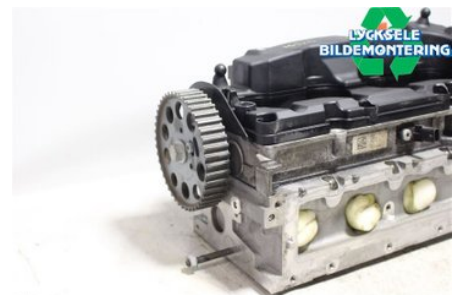

Stock no.:

W478632

6.250 SEK

Shipping price / Shipping time:

- / -

Lycksele Bildemontering AB

Karossvägen 4

92145 Lycksele

Tel.: 0950-12140

Fax: 0950-14928

www.lyckselebildemontering.se

Part - Cylinder Head Diesel

Stock no.:	Position:	Quality:	Fits fr./to m.y
W478632		A	2014 - 2020
New code:	Manufacturer:	Manufacturer no.:	Original no.:
-	-	-	04L103063EX
Description:			
-			

Vehicle - Skoda Octavia

Chassi no.:	Model year:	Milage:	Fuel:
TMBLG9NEXF0218246	2015	7.546	Diesel
Colour:	Colour code:	Interior:	Interior code:
Vit	-	-	-
Gearbox:	Gearbox no.:	Gearbox ratio:	Group code:
Manuell	M	-	-
Engine:	Engine code:	Manufacturing date:	Registration date:
1598	CLHA	201503	201503

Description:

SKODA OCTAVIA CLHA MANUELL 5DR KOMBI DIESEL

Direct link: <http://www.bildelsbasen.se/140-W478632.html>