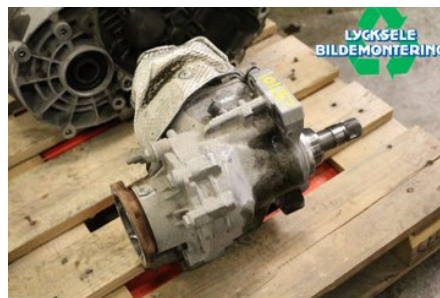

Vehicle - Skoda Octavia

Chassi no.:	Model year:	Milage:	Fuel:
TMBLG9NEXF0218246	2015	7.546	Diesel
Colour:	Colour code:	Interior:	Interior code:
Vit	-	-	-
Gearbox:	Gearbox no.:	Gearbox ratio:	Group code:
Manuell	M	-	-
Engine:	Engine code:	Manufacturing date:	Registration date:
1598	CLHA	201503	20150401

Description:

SKODA OCTAVIA CLHA MANUELL 5DR KOMBI DIESEL