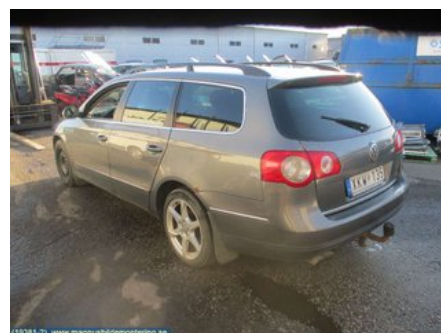

Vehicle - VW Passat

Chassi no.:	Model year:	Milage:	Fuel:
WVWZZZ3CZ6E150949	2005	30.770	Bensin
Colour:	Colour code:	Interior:	Interior code:
LGRÅ	-	-	-
Gearbox:	Gearbox no.:	Gearbox ratio:	Group code:
MANUELL 6-VÄXLAD	GXV	-	-
Engine:	Engine code:	Manufacturing date:	Registration date:
4-CYL 2,0 FSI	BVY	-	20060113
Description:			
5D 6V ABS AC 2,0 FSI