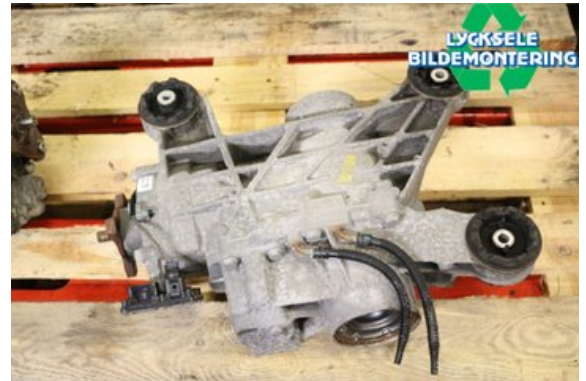

### Part - Rear gear / Diff.

Stock no.:	Position:	Quality:	Fits fr./to m.y
W478027	Rear	M <i>Vattenskadat fordon. Ej provkörd</i>	-
New code:	Manufacturer:	Manufacturer no.:	Original no.:
0AY907554J	-	-	0AY525010N
Description:			
Bak			