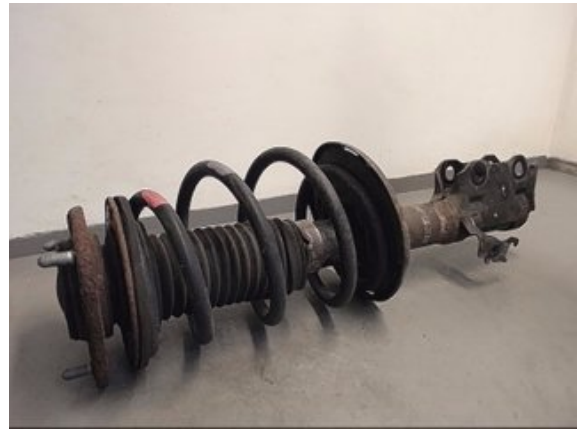

### Part - Strut front

Stock no.:	Position:	Quality:	Fits fr./to m.y
W234690	Right	A	-
New code:	Manufacturer:	Manufacturer no.:	Original no.:
-	-	-	4851079115
Description: FJÄDER MÄRKT: RODSA / LILA			

### Vehicle - Lexus CT

Chassi no.:	Model year:	Milage:	Fuel:
JTHKD5BH502069802	2012	10.723	-
Colour:	Colour code:	Interior:	Interior code:
WHITE PEARL	077	SVART SKINN	LC23
Gearbox:	Gearbox no.:	Gearbox ratio:	Group code:
VARIO	-	-	-
Engine:	Engine code:	Manufacturing date:	Registration date:
1798CC 73KW	2ZR-FXE	-	-
Description: 5DCC 1,8I AUT VIT HYBRID F-SPORT			