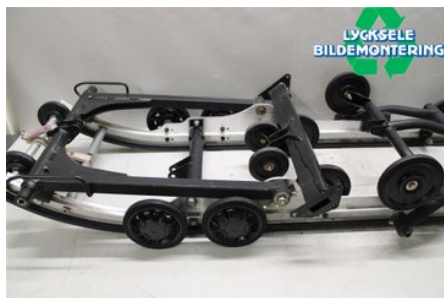

Tel.: 0950-12140

Fax: 0950-14928

www.lyckselebildemontering.se

Part - Boggie

Stock no.:	Position:	Quality:	Fits fr./to m.y
W476948		A	-
New code:	Manufacturer:	Manufacturer no.:	Original no.:
	-	-	-
Description:			
154" 59 Yeti			

Vehicle - Lynx Snöskoter

Chassi no.:	Model year:	Milage:	Fuel:
YH2LFEHA9HR000400	2017	1.169	-
Colour:	Colour code:	Interior:	Interior code:
-	-	-	-
Gearbox:	Gearbox no.:	Gearbox ratio:	Group code:
-	-	-	-
Engine:	Engine code:	Manufacturing date:	Registration date:
600	600ace		20160923
Description:			
59 YETI 600 ACE 600ACE			