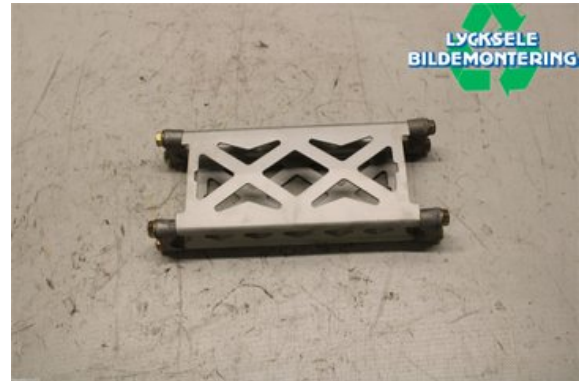

### Part - Styrförhöjare

Stock no.:	Position:	Quality:	Fits fr./to m.y
W476919		A	-
New code:	Manufacturer:	Manufacturer no.:	Original no.:
	-	-	-
Description:			
205mm Silver			