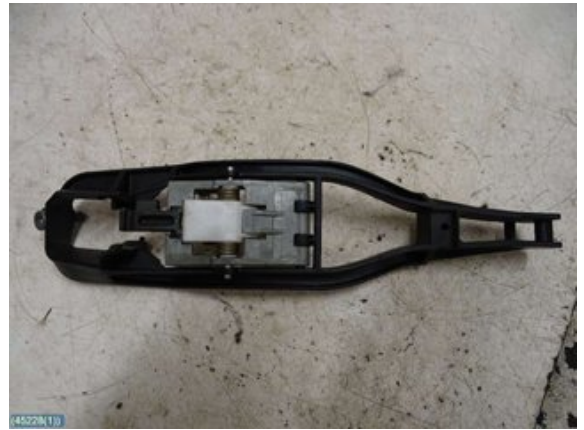

Tel.: 0141-219822

Fax:

www.hk-bildemontering.com

Part - Handle exterior

Stock no.:	Position:	Quality:	Fits fr./to m.y
W45228	Right	A	-
New code:	Manufacturer:	Manufacturer no.:	Original no.:
-	-	-	51218216122
Description:			
ENDAST HÅLLARE. HB			

Vehicle - BMW 3-Series

Chassi no.:	Model year:	Milage:	Fuel:
WBAAM11090JM53960	2000	12.452	Bensin
Colour:	Colour code:	Interior:	Interior code:
GRÅ	-	TYG	-
Gearbox:	Gearbox no.:	Gearbox ratio:	Group code:
5VXL	-	-	-
Engine:	Engine code:	Manufacturing date:	Registration date:
320i	M52-TUB20	-	-
Description:			
BMW 3 E46			