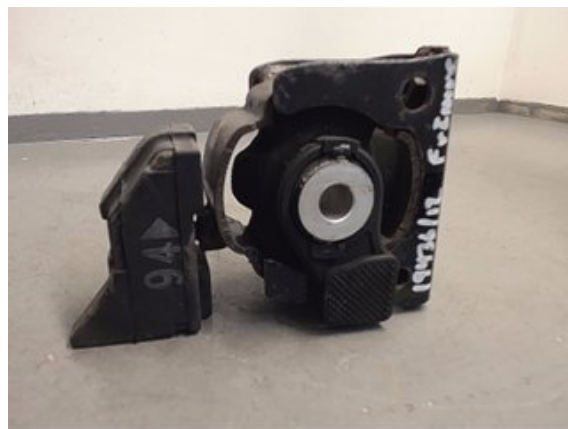

Tel.: 019-450690

Fax: 019-450692

www.svenskbilatervinning.se

Part - Motor Bracket

Stock no.:	Position:	Quality:	Fits fr./to m.y
W234671		A	-
New code:	Manufacturer:	Manufacturer no.:	Original no.:
	-	-	1236137150
Description:			
FRÄMRE			

Vehicle - Lexus CT

Chassi no.:	Model year:	Milage:	Fuel:
JTHKD5BH502069802	2012	10.723	-
Colour:	Colour code:	Interior:	Interior code:
WHITE PEARL	077	SVART SKINN	LC23
Gearbox:	Gearbox no.:	Gearbox ratio:	Group code:
VARIO	-	-	-
Engine:	Engine code:	Manufacturing date:	Registration date:
1798CC 73KW	2ZR-FXE	-	-
Description:			
5DCC 1,8I AUT VIT HYBRID F-SPORT			