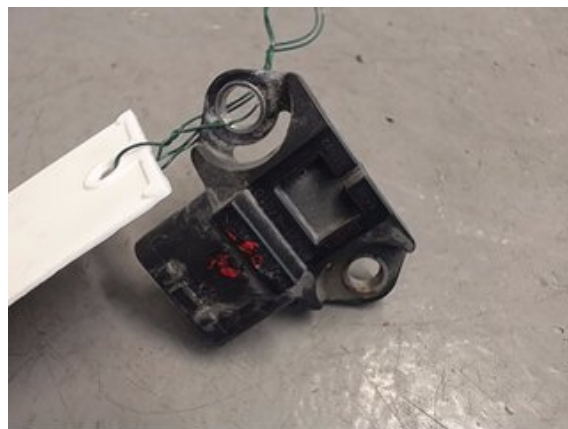

### Part - Mapp Sensor

Stock no.:	Position:	Quality:	Fits fr./to m.y
W234600		A	-
New code:	Manufacturer:	Manufacturer no.:	Original no.:
	-	-	8942147010
Description:			
TESTAD OK			