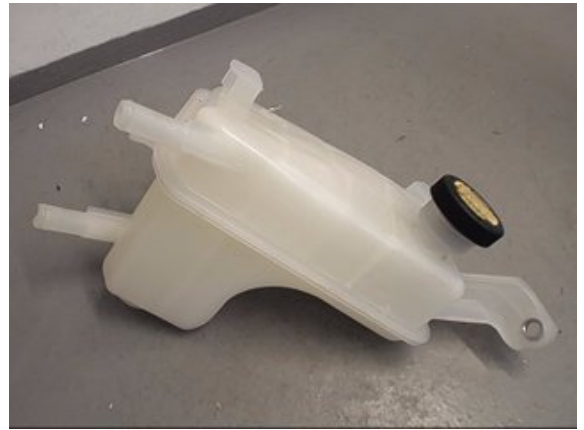

### Part - Expansion tank

Stock no.:	Position:	Quality:	Fits fr./to m.y
W234566		A	-
New code:	Manufacturer:	Manufacturer no.:	Original no.:
	-	-	1648028080
Description:			
-			