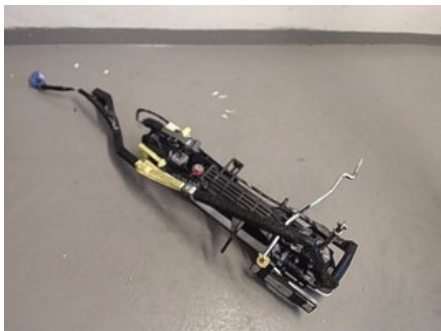

Vehicle - Lexus CT

Chassi no.:	Model year:	Milage:	Fuel:
JTHKD5BH502069802	2012	10.723	-
Colour:	Colour code:	Interior:	Interior code:
WHITE PEARL	077	SVART SKINN	LC23
Gearbox:	Gearbox no.:	Gearbox ratio:	Group code:
VARIO	-	-	-
Engine:	Engine code:	Manufacturing date:	Registration date:
1798CC 73KW	2ZR-FXE	-	-
Description:			
5DCC 1,8I AUT VIT HYBRID F-SPORT